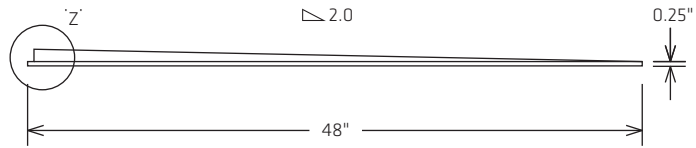

60" x 36" THIN SINGLE SLOPE SHOWER PAN

Date July 01, 2020	Revision 2020.1	Scale 1:15	Drawing Number 1 of 1
Drawn by: CC	Approved by: PC	Usage Distribution	

HYDRO-BLOK™
The BETTER Shower System

www.hydroblok.com