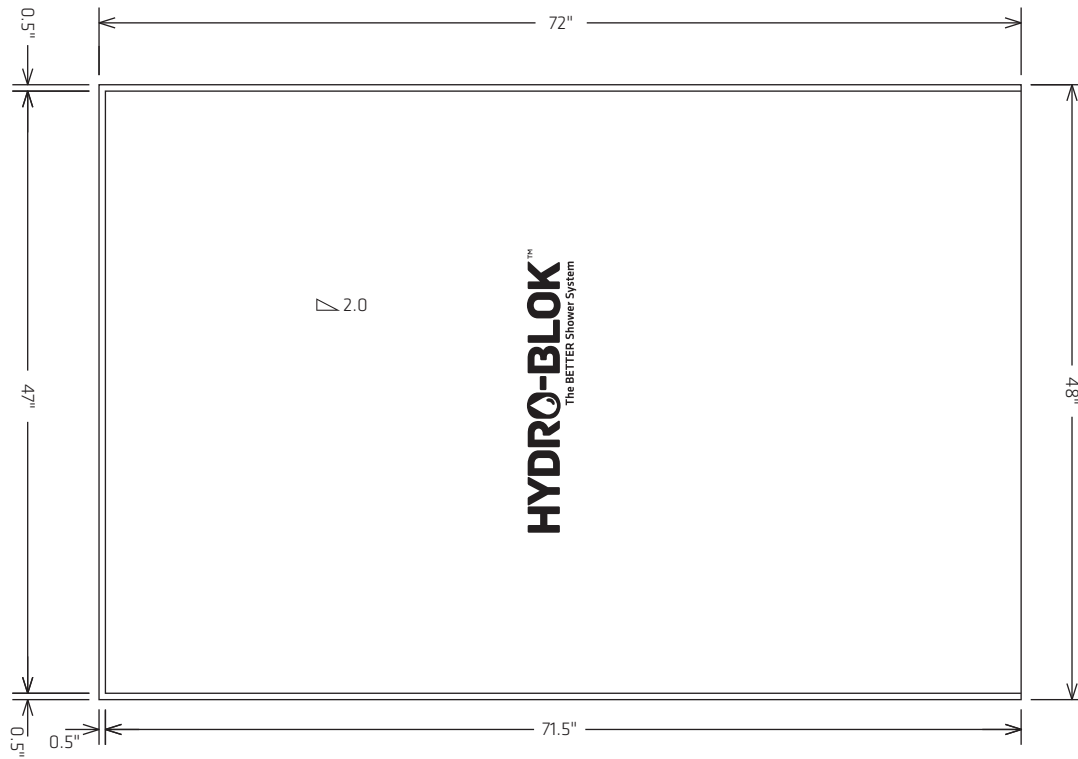

HYDRO-BLOK™

The BETTER Shower System

www.hydroblok.com

HYDROBLOK Grand International Inc.
701 S Carson St, Suite 200
Carson City, NV 89701
Tel: 1-844-588-9559

SKU

HBTSSSP4872

Description

48" x 72" THIN SINGLE SLOPE SHOWER PAN

Date

July 01, 2020

Revision

2020.1

Scale

1:15

Drawing Number

1 of 1

Drawn by:

CC

Approved by:

PC

Usage

Distribution