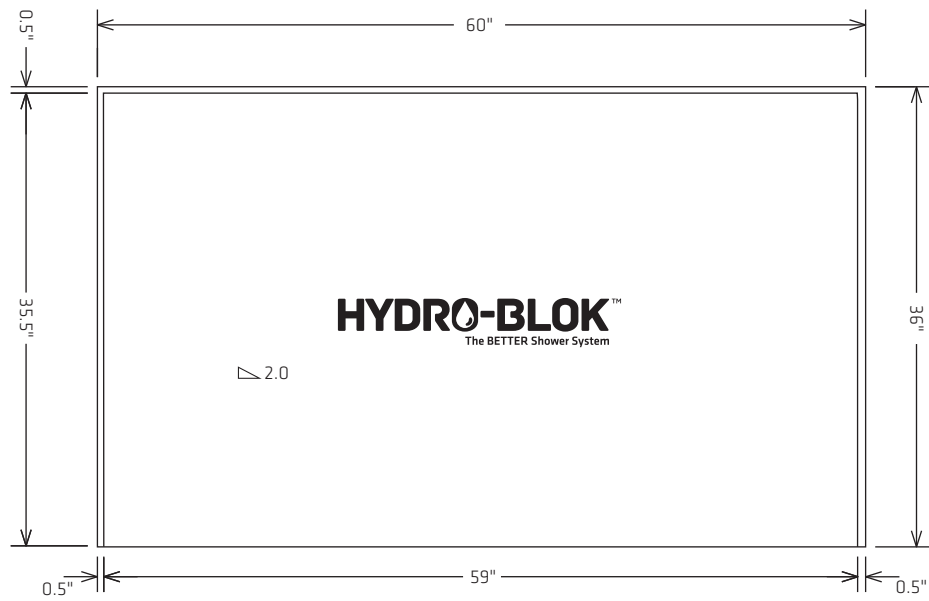

HYDRO-BLOK™
The BETTER Shower System

www.hydroblok.com

HYDROBLOK Grand International Inc.
701 S Carson St, Suite 200
Carson City, NV 89701
Tel: 1-844-588-9559

SKU

HBTSSSP6036

Description

60" x 36" THIN SINGLE SLOPE SHOWER PAN

Date July 01, 2020	Revision 2020.1	Scale 1:15	Drawing Number 1 of 1
Drawn by: CC	Approved by: PC	Usage Distribution