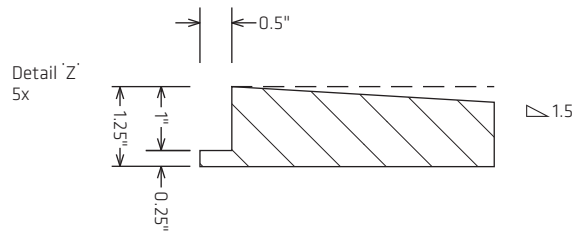

60" x 36" THIN SINGLE SLOPE SHOWER PAN

Date July 01, 2020	Revision 2020.1	Scale 1:15	Drawing Number 1 of 1
Drawn by: CC	Approved by: PC	Usage Distribution	

HYDRO-BLOK™
The BETTER Shower System

www.hydroblok.com