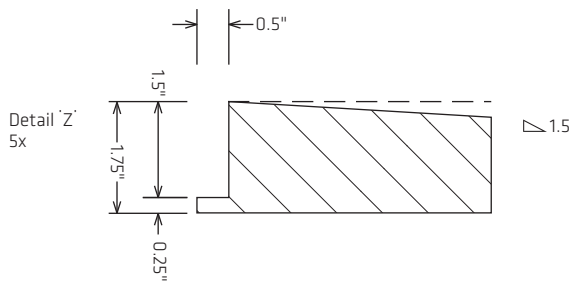

HYDRO-BLOK™

The BETTER Shower System

www.hydroblok.com

HYDROBLOK Grand International Inc.
701 S Carson St, Suite 200
Carson City, NV 89701
Tel: 1-844-588-9559

SKU

HBTSSSP4872

Description

48" x 72" THIN SINGLE SLOPE SHOWER PAN

Date

July 01, 2020

Revision

2020.1

Scale

1:15

Drawing Number

1 of 1

Drawn by:

CC

Approved by:

PC

Usage

Distribution