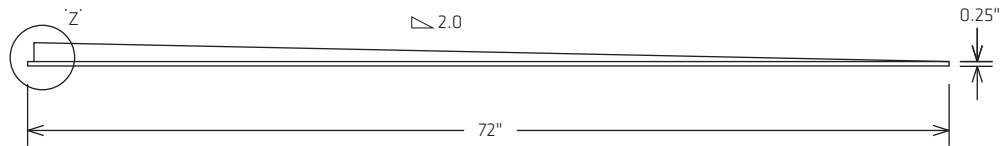

HYDRO-BLOK™

The BETTER Shower System

www.hydroblok.com

HYDROBLOK Grand International Inc.
701 S Carson St, Suite 200
Carson City, NV 89701
Tel: 1-844-588-9559

SKU

HBTSSSP4872

Description

48" x 72" THIN SINGLE SLOPE SHOWER PAN

Date

July 01, 2020

Revision

2020.1

Scale

1:15

Drawing Number

1 of 1

Drawn by:

CC

Approved by:

PC

Usage

Distribution