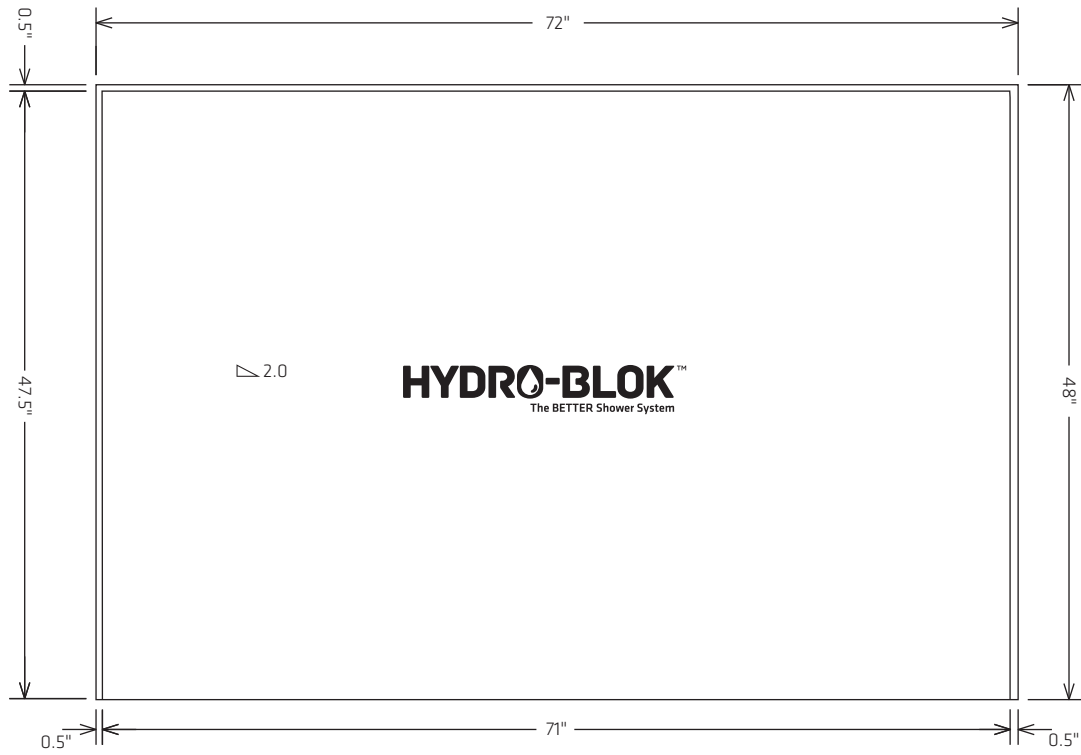

60" x 36" THIN SINGLE SLOPE SHOWER PAN

Date July 01, 2020	Revision 2020.1	Scale 1:15	Drawing Number 1 of 1
Drawn by: CC	Approved by: PC	Usage Distribution	

HYDRO-BLOK™
The BETTER Shower System

www.hydroblok.com